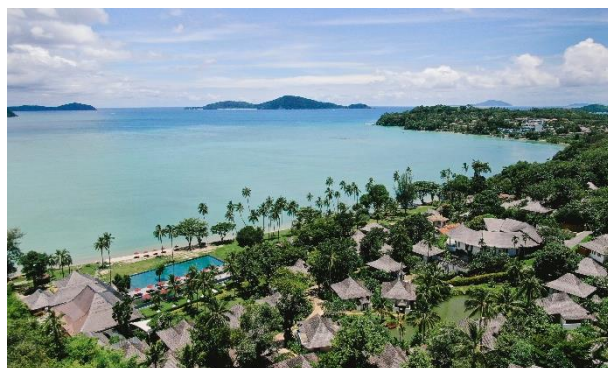

酒店提供寬敞的獨立泰式別墅、面向海灘的無邊泳池及舒緩身心的水療中心·亦可安排免費定時班車前往布吉鎮(Phuket Town)·是個設施非常好的度假地點。

※套票以淡季價格計算·於旺季、假期前夕或大型節日期間出發·需另付附加費·詳情向本社職員查詢為準
Tour Code : CXHKTBOX01 Ref No.: 40810 PCH/06AUG21/P200/Exn80/2080 2人成行GV2
有關套票的條款及細則請參閱最後一頁

Westminster Travel Limited (A member of CTM, listed on the ASX)

2313 9800

itravel@hkwtl.com

westminstertravel.com

License No. 350488