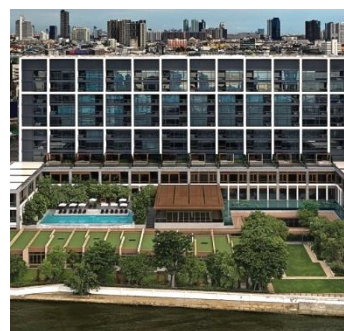

Deluxe Room

Bed Type: Twin/King Bed
不包早餐

每房每晚 **$2690+**

2020 新開業酒店

Capella Bangkok

<https://capellahotels.com/en/capella-bangkok>